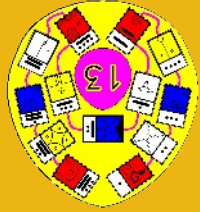

	<b>Resonant Dragon</b>
	Prescilla Presley

**Time Tunnel**  
The Atari Alliance

The central graphic is a circular emblem with a multi-colored rainbow border. Inside the border, the text "Time Tunnel" is written in a large, bold, black font at the top, and "The Atari Alliance" is written at the bottom. A central green and red square is surrounded by a ring of small, colorful icons. Four larger icons are positioned around the central square: a Hindu deity (top-left), a Star Wars character (top-right), a sphinx (bottom-left), and Chewbacca (bottom-right). The entire graphic is set against a black background.